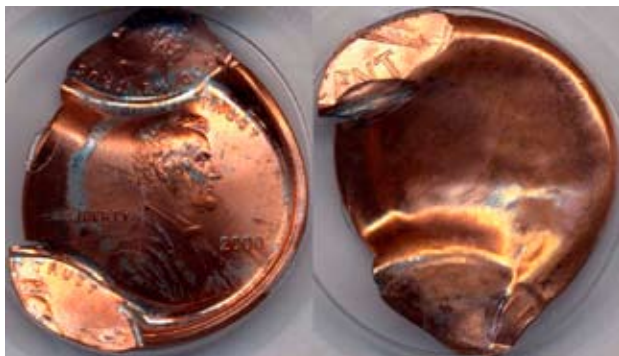

A Selection of Major Mint Errors Offered by the Top Error Dealers

2000 Lincoln Cent
Triple Struck Deep Die Cap
PCGS MS 66 RED

fredweinberg.com

$950.